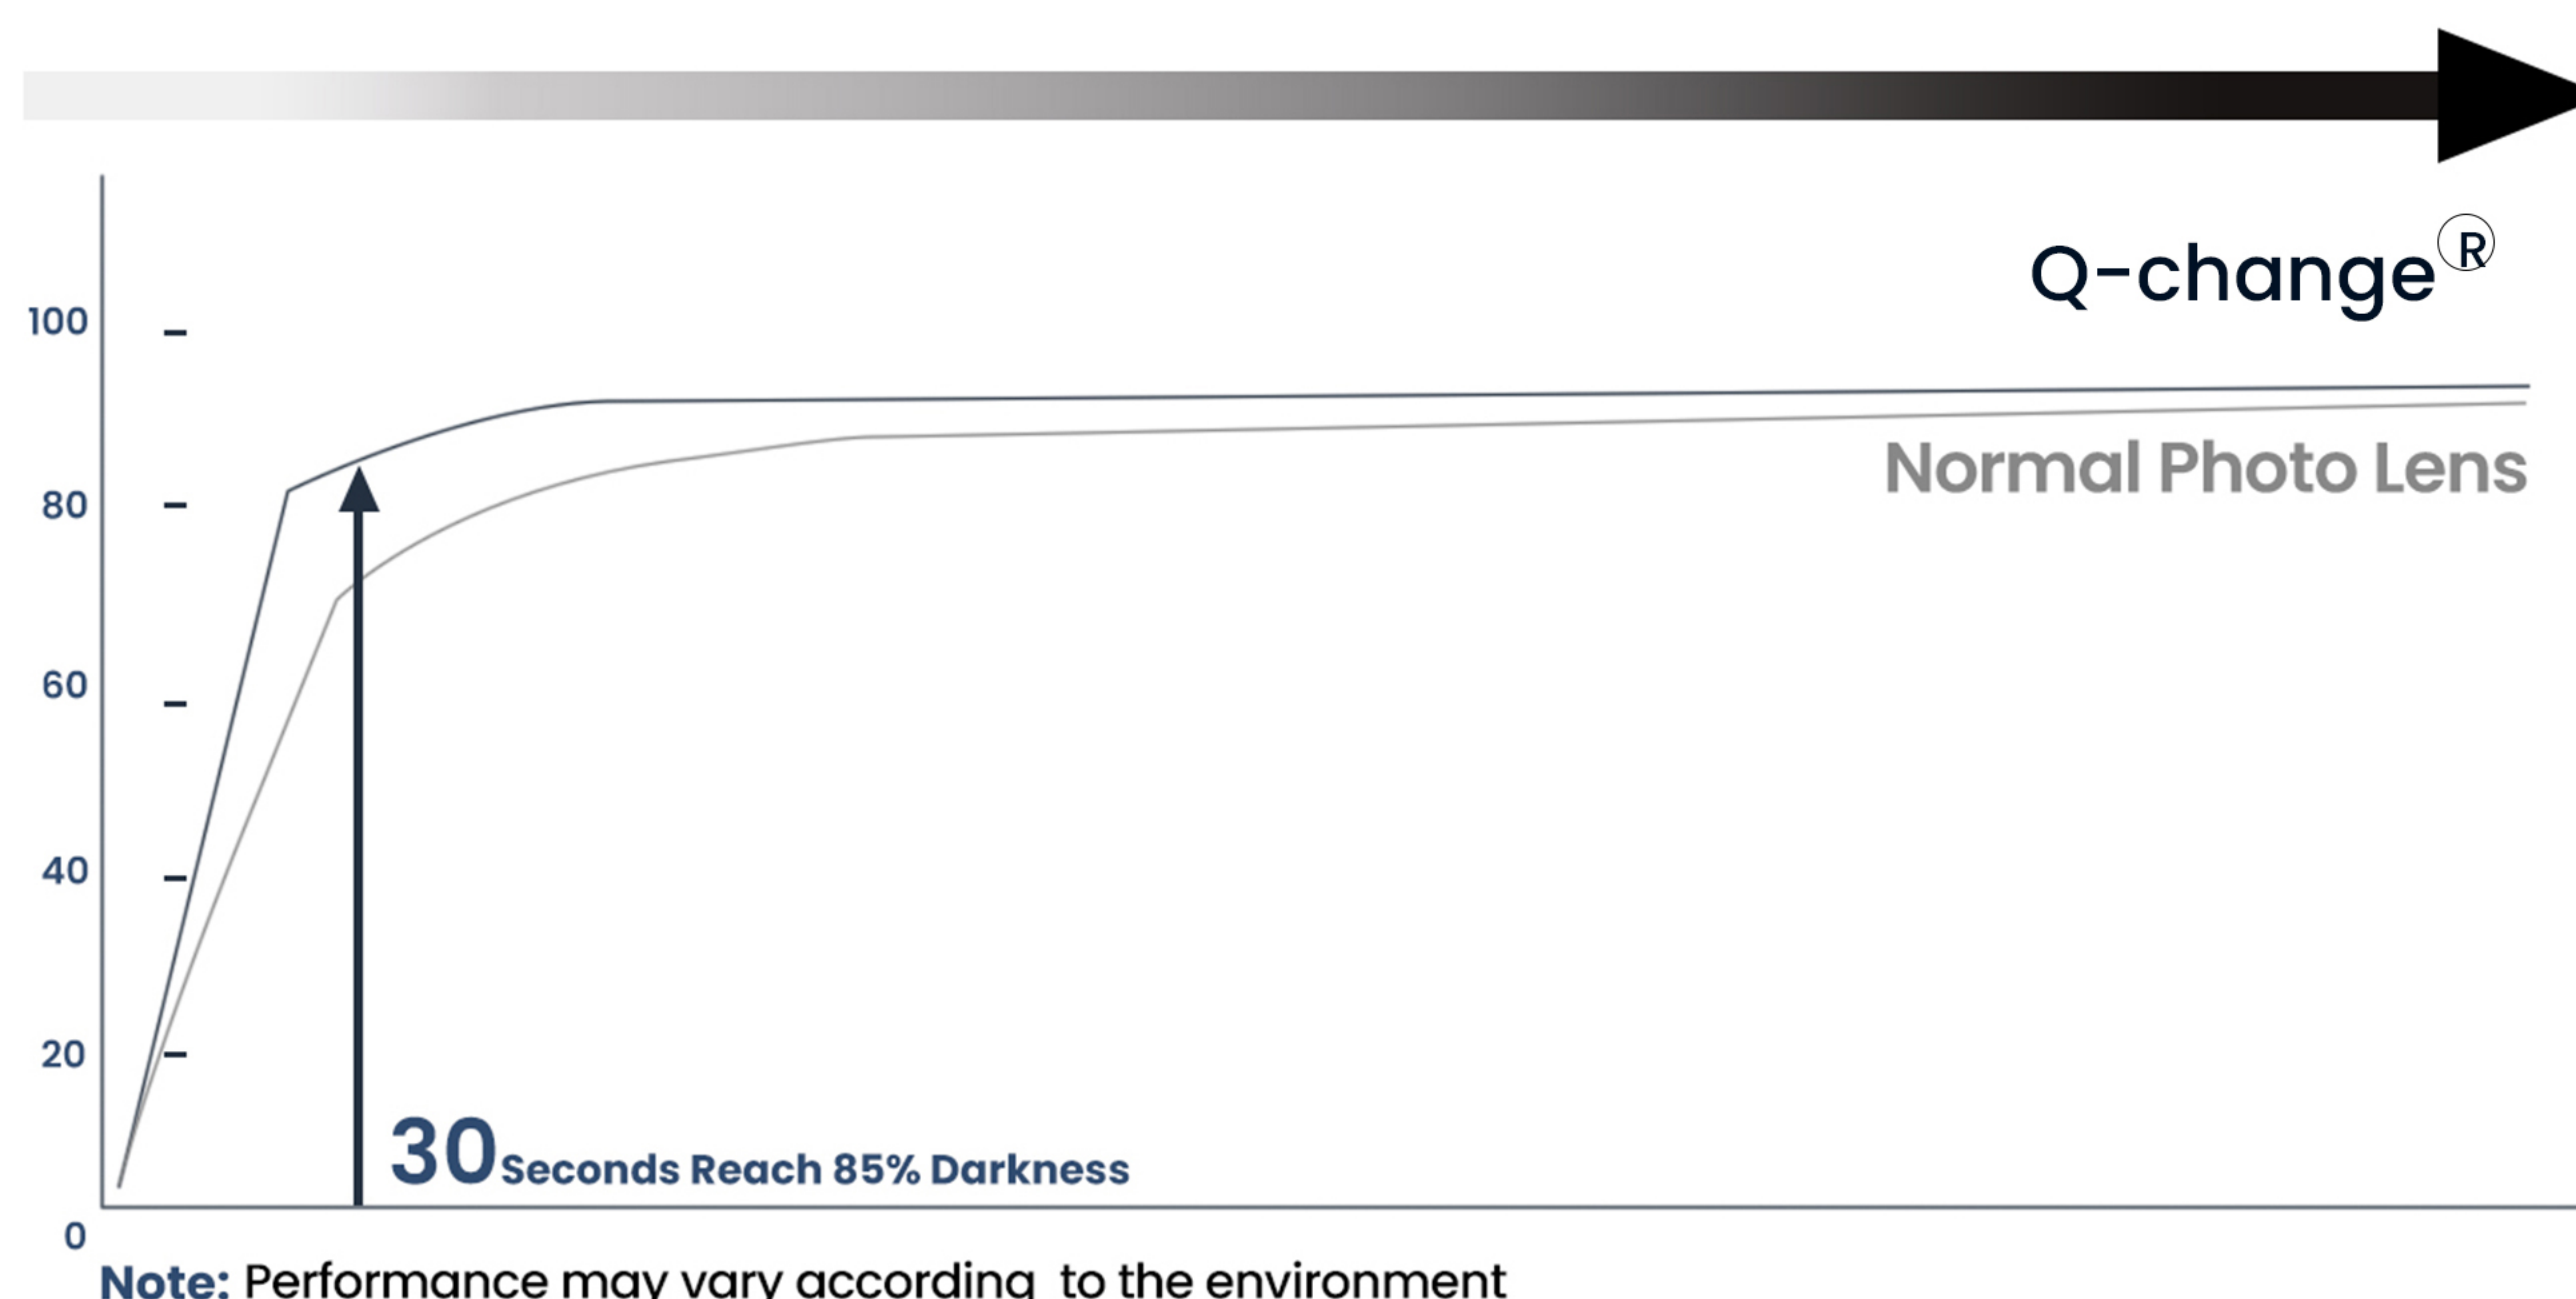

Q-change Photochromic Lenses

The new photochromic generation greatly improves the speed and performance. Faster changing and Quicker fading, up to maximum 85% darkness.

Fast Changing Speed

Outside, a fast color darkening is essential for immediate protection.