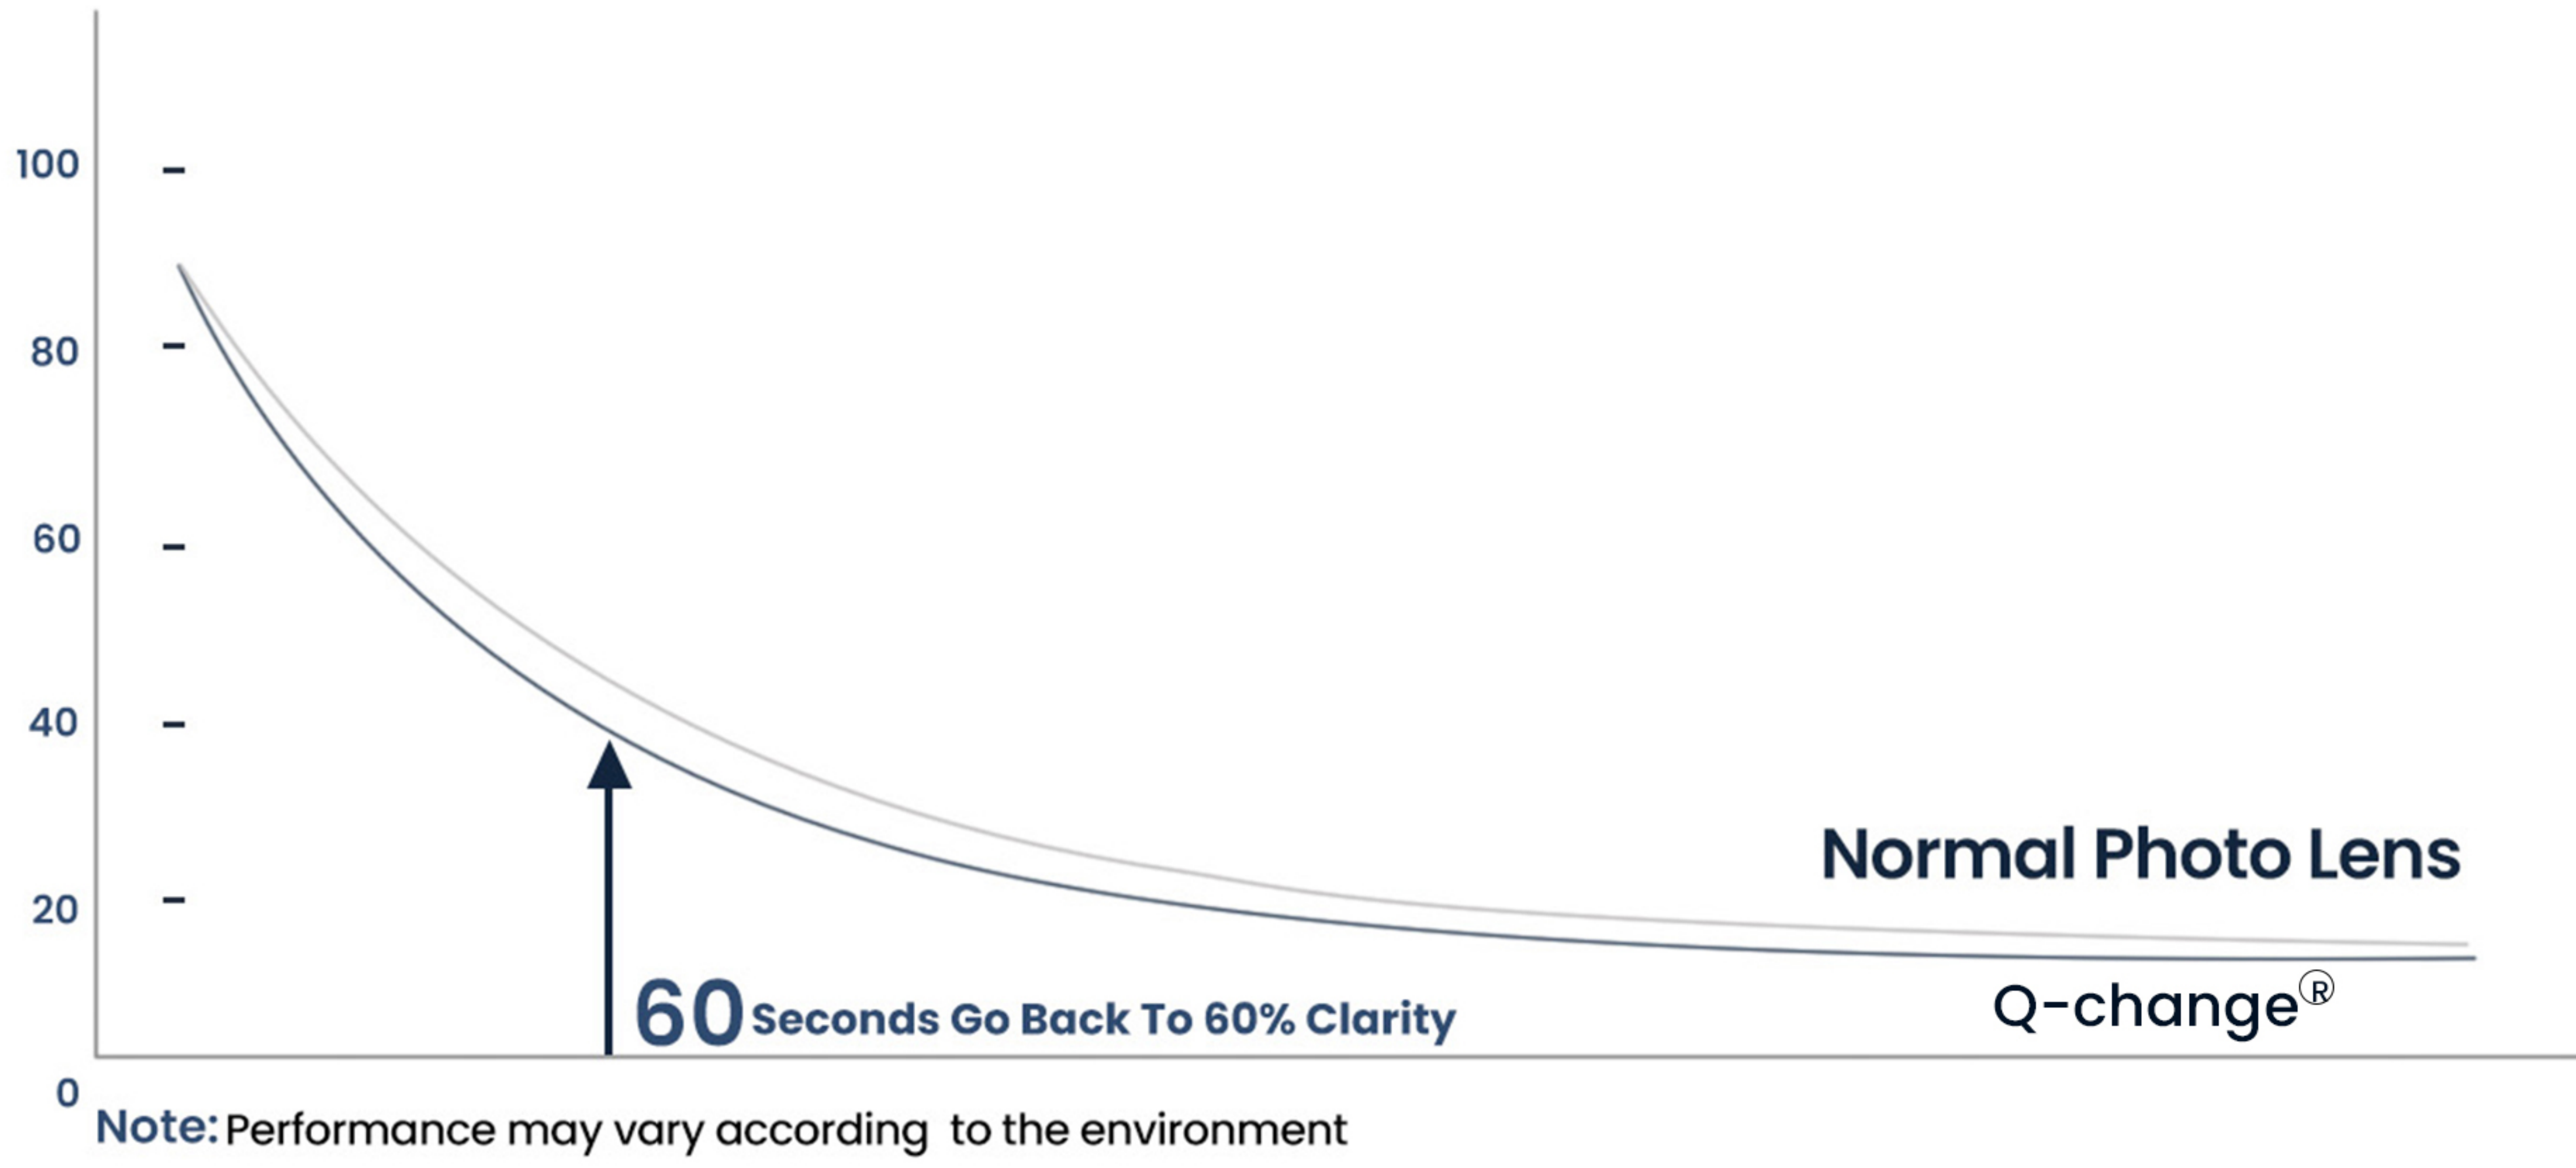

Q-change Photochromic Lenses

The new photochromic generation greatly improves the speed and performance. Faster changing and Quicker fading, up to maximum 85% darkness.

Fast Changing Speed

Outside, a fast color darkening is essential for immediate protection.

Quick Fading Speed

Inside, we want to return to our normal visual mode without waiting too long, and thus need a transparent base color to guarantee a sharp vision. Q-change® achieves this fast change back providing better clarity of vision and cosmetic advantages whilst indoors.